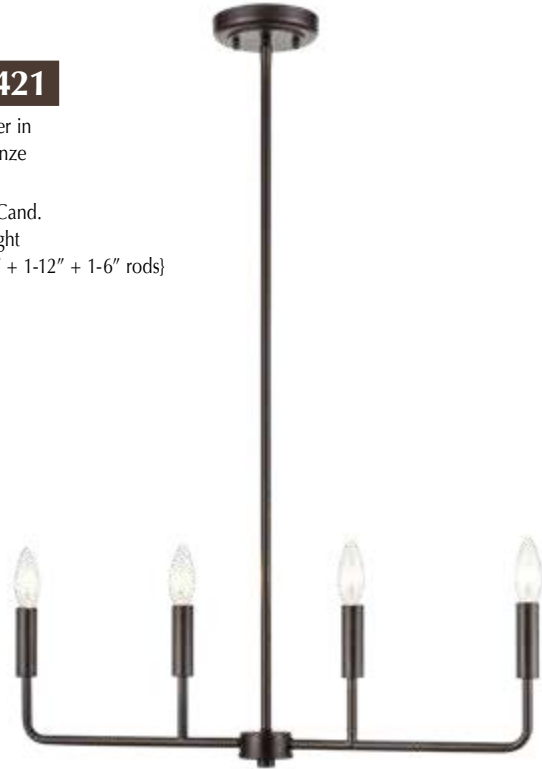

8 light chandelier in
Oil Rubbed Bronze
39"W x 7"H x 11" Ext.
8 lights x 60W Cand.
44" Overall height
{12' wire}
{1-18" + 1-12" + 1-6" rods}

CN330421

4 light chandelier in
Oil Rubbed Bronze
25"W x 7"H
4 lights x 60W Cand.
44" Overall height
{12' wire} {1-18" + 1-12" + 1-6" rods}