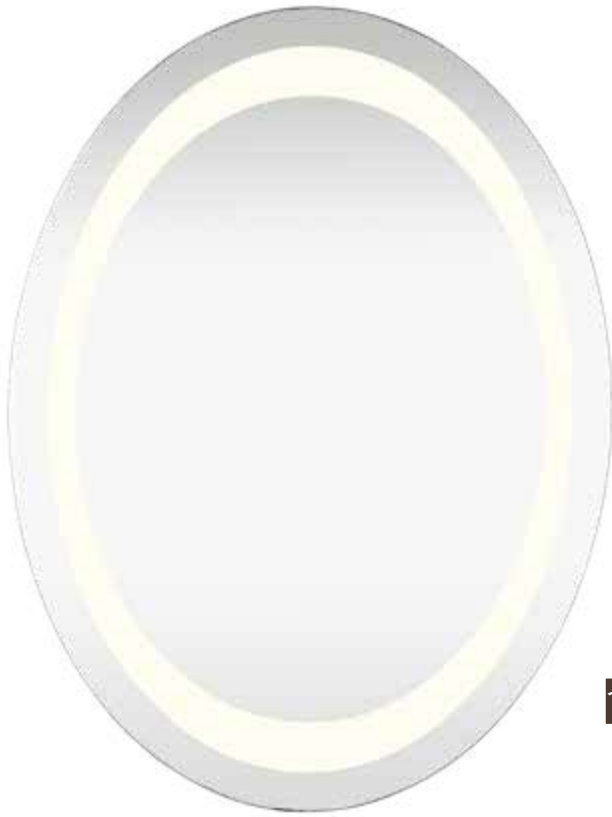

LED

1179-006