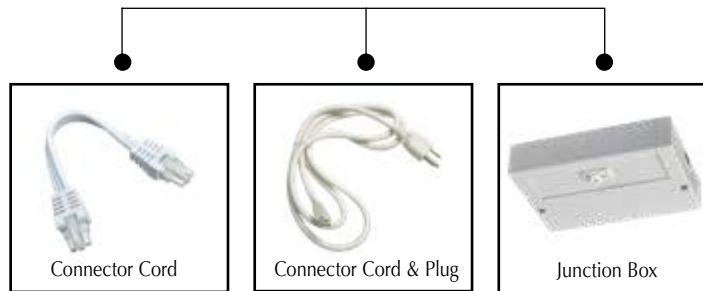

AURORA ACCESSORIES (NOT INCLUDED)

Product Code	Accessory	Product Code	Accessory	Product Code	Accessory
UCX00640 (White)	6" Connector Cord	UCX07040 (White)	70" Connector Cord	UCX99940 (White)	Junction Box
UCX00665 (Black)	6" Connector Cord	UCX07065 (Black)	70" Connector Cord	UCX99965 (Black)	Junction Box
UCX01240 (White)	12" Connector Cord	UCX00140 (White)	72" Connector Cord & Plug	UCX98888	Bag of 6 Romex Connectors
UCX01265 (Black)	12" Connector Cord	UCX00165 (Black)	72" Connector Cord & Plug		
UCX02440 (White)	24" Connector Cord	UCX00340 (White)	Close Connect Terminal		
UCX02465 (Black)	24" Connector Cord	UCX00365 (Black)	Close Connect Terminal		