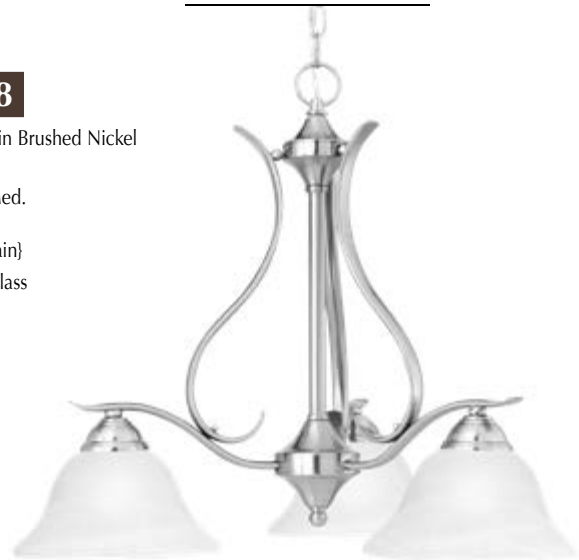

SL863378

3 light chandelier in Brushed Nickel
27"W x 21"H
3 lights x 100W Med.
93" Overall height
{12' wire} {60" chain}
• alabaster style glass