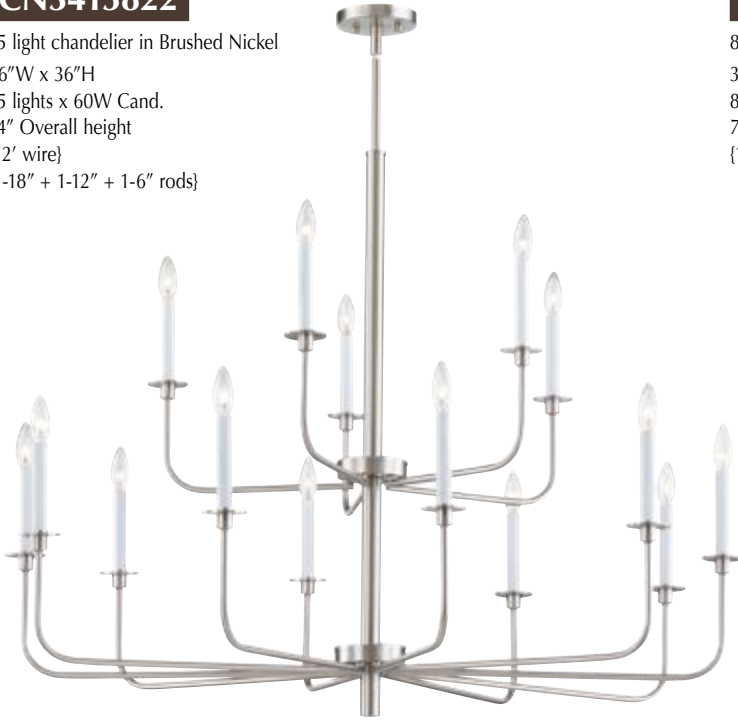

CN3415822

15 light chandelier in Brushed Nickel
46"W x 36"H
15 lights x 60W Cand.
74" Overall height
{12' wire}
{1-18" + 1-12" + 1-6" rods}