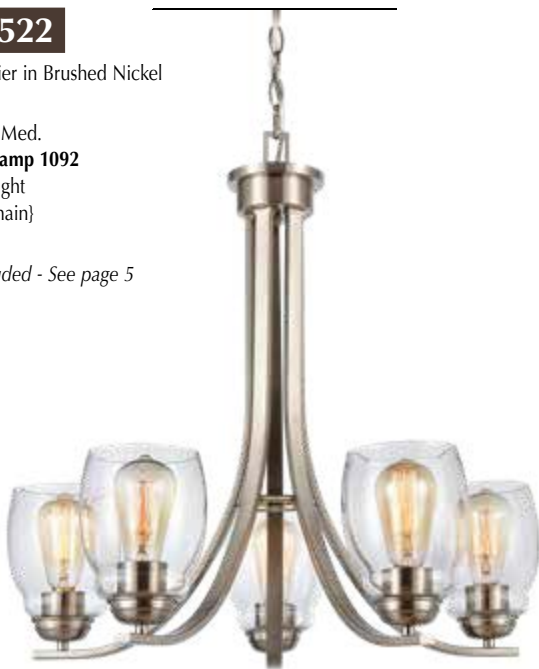

CN320522

5 light chandelier in Brushed Nickel

25"W x 24"H

5 lights x 60W Med.

*Shown with Lamp 1092

97" Overall height
{12' wire} {6' chain}

- clear glass

*lamp not included - See page 5