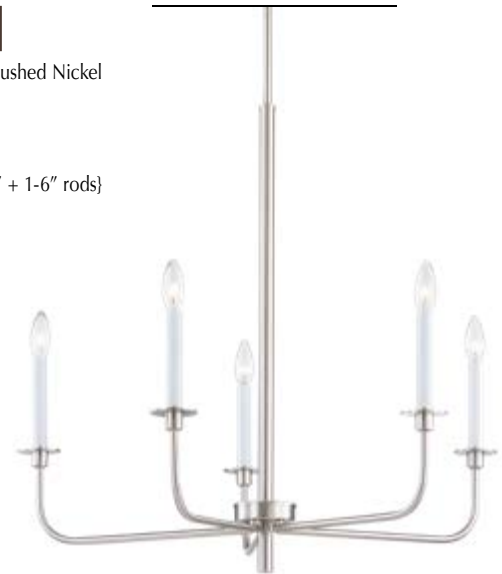

CN341522

5 light chandelier in Brushed Nickel
30"W x 28"H
5 lights x 60W Cand.
66" Overall height
{8' wire} {1-18" + 1-12" + 1-6" rods}