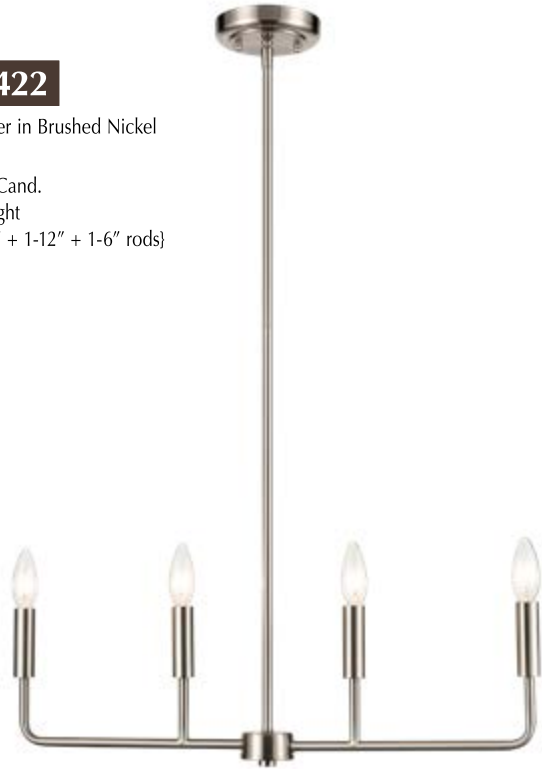

CN330422

4 light chandelier in Brushed Nickel
25"W x 7"H
4 lights x 60W Cand.
44" Overall height
{12' wire} {1-18" + 1-12" + 1-6" rods}