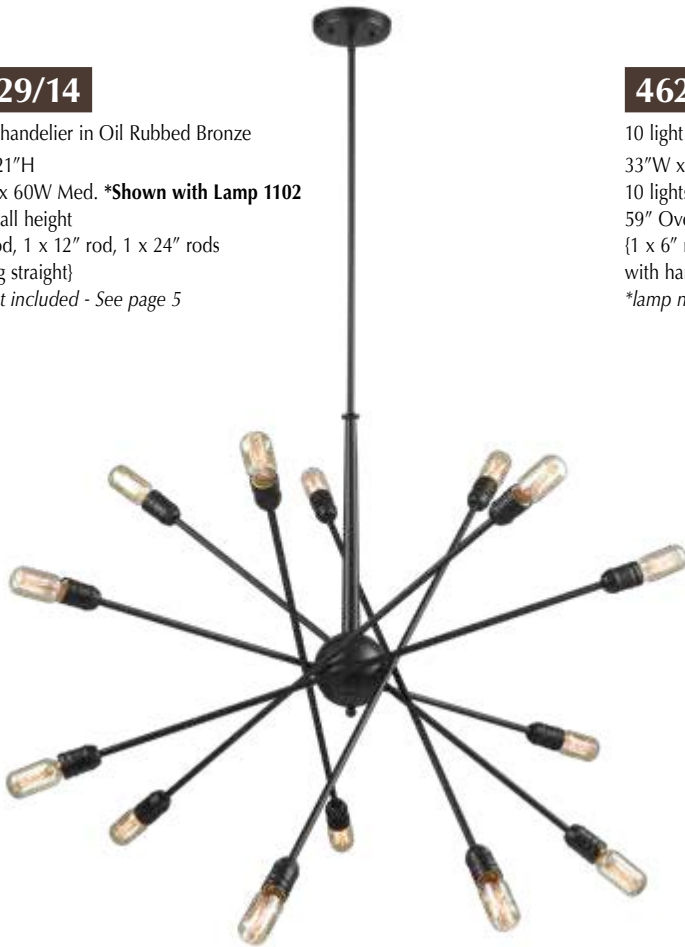

46232/24

24 light chandelier in Oil Rubbed Bronze
36"W x 36"H
24 lights x 60W Med. ***Shown with Lamp 1102**
50" Overall height
{1 x 6" rod, 2 x 12" rods with hang straight}
**lamp not included - See page 5*

46230/12

12 light chandelier in Oil Rubbed Bronze
16"W x 16"H
12 lights x 60W Med. ***Shown with Lamp 1102**
43" Overall height
{1 x 6" rod, 2 x 12" rods with hang straight}
**lamp not included - See page 5*

46231/12

12 light chandelier in Oil Rubbed Bronze
27"W x 27"H
12 lights x 60W Med. ***Shown with Lamp 1102**
47" Overall height
{1 x 6" rod, 2 x 12" rods with hang straight}
**lamp not included - See page 5*

46228/10

10 light chandelier in Oil Rubbed Bronze
33"W x 15"H
10 lights x 60W Med. ***Shown with Lamp 1102**
59" Overall height
{1 x 6" rod, 1 x 12" rod, 1 x 24" rods
with hang straight}
**lamp not included - See page 5*