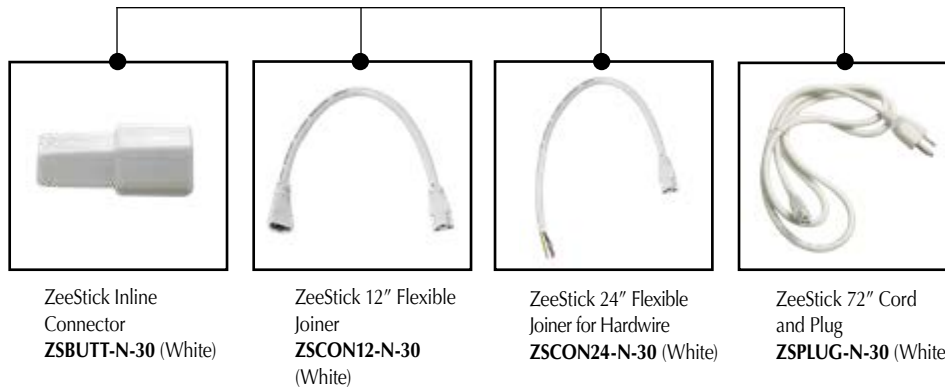

ZEELED PRO linear lighting

LV024RSF
LED

LV018RSF
LED

LV012RSF
LED

LV032RSF
LED

Product Code	Fixture Dimensions	Lamp
LV012RSF (White) 12" ZeeLED Pro	12" W x 4" D x 1" H	6W LED, 3000K, 4000K & 6000K mode switch, CRI 90 450 Lumens, Dimmable, High/Low switch
LV018RSF (White) 18" ZeeLED Pro	18" W x 4" D x 1" H	9W LED, 3000K, 4000K & 6000K mode switch, CRI 90 550 Lumens, Dimmable, High/Low switch
LV024RSF (White) 24" ZeeLED Pro	24" W x 4" D x 1" H	12W LED, 3000K, 4000K & 6000K mode switch, CRI 90 750 Lumens, Dimmable, High/Low switch
LV032RSF (White) 32" ZeeLED Pro	32" W x 4" D x 1" H	16W LED, 3000K, 4000K & 6000K mode switch, CRI 90 1000 Lumens, Dimmable, High/Low switch

EACH FIXTURE INCLUDES:

TASK LIGHTING