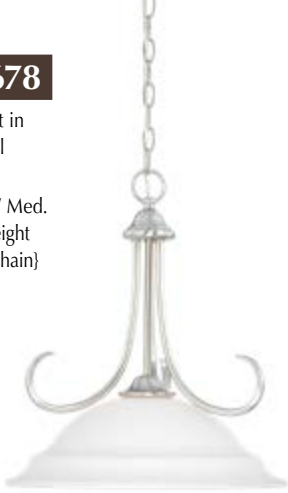

SL891678

1 light pendant in Brushed Nickel
16"W x 18"H
1 light x 150W Med.
66" Overall height
{12' wire} {4' chain}
• etched glass