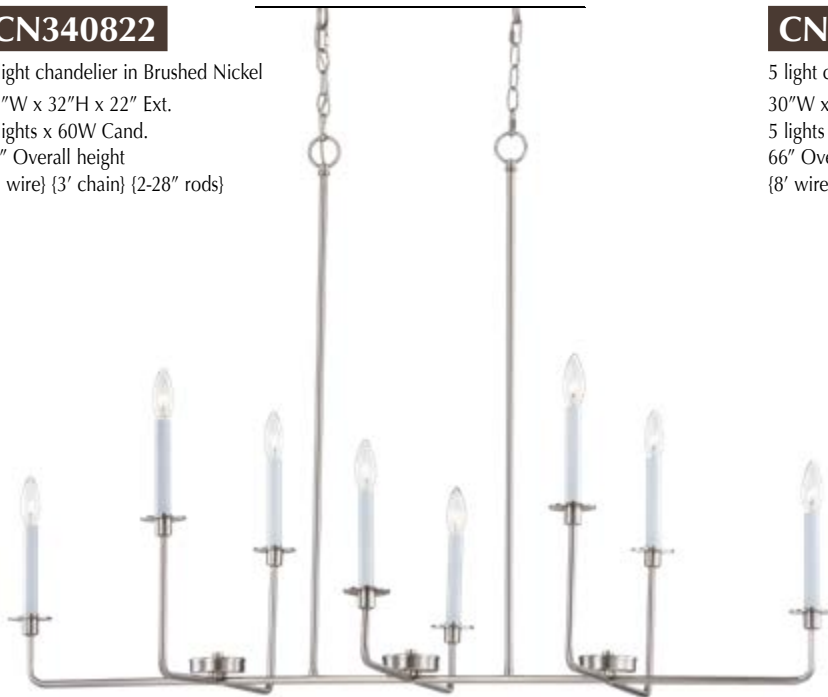

**CN340826**

8 light chandelier in Matte Black
 48"W x 32"H x 22" Ext.
 8 lights x 60W Cand.
 71" Overall height
 {6' wire} {3' chain} {2-28" rods}

**CN340526**

5 light chandelier in Matte Black
 30"W x 28"H
 5 lights x 60W Cand.
 66" Overall height
 {8' wire} {1-18" + 1-12" + 1-6" rods}

LEXINGTON GREEN

CN3415822

15 light chandelier in Brushed Nickel
46"W x 36"H
15 lights x 60W Cand.
74" Overall height
{12' wire}
{1-18" + 1-12" + 1-6" rods}

CN341822

8 light chandelier in Brushed Nickel
38"W x 32"H
8 lights x 60W Cand.
70" Overall height
{12' wire} {1-18" + 1-12" + 1-6" rods}

CN340822

8 light chandelier in Brushed Nickel
48"W x 32"H x 22" Ext.
8 lights x 60W Cand.
71" Overall height
{6' wire} {3' chain} {2-28" rods}

CN341522

5 light chandelier in Brushed Nickel
30"W x 28"H
5 lights x 60W Cand.
66" Overall height
{8' wire} {1-18" + 1-12" + 1-6" rods}

FARMINGTON

CN110821

8 light chandelier in Oil Rubbed Bronze
36"W x 32"H
8 x 60W Cand.
84" Overall height
{12' wire} {60" chain}

CN110521

5 light chandelier in Oil Rubbed Bronze
21"W x 21"H
5 x 60W Cand.
82" Overall height
{12' wire} {60" chain}