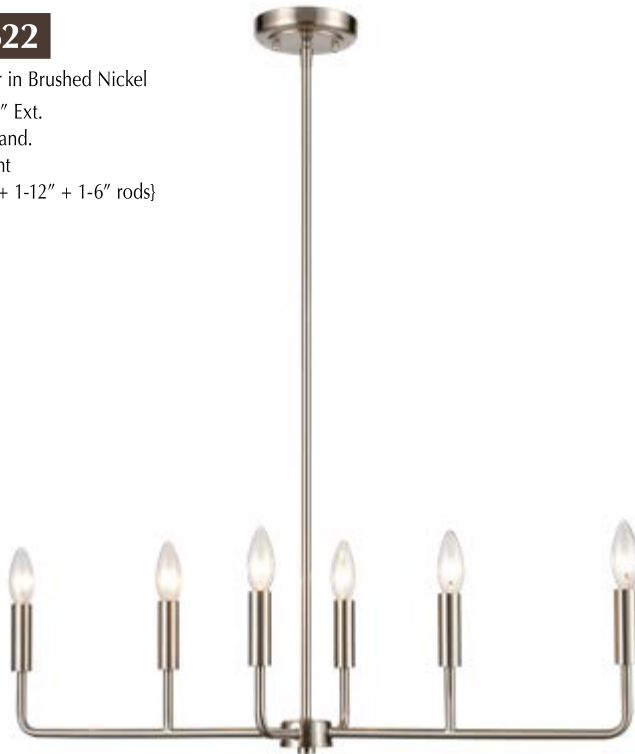

CN330822

8 light chandelier in
Brushed Nickel
39"W x 7"H x 11" Ext.
8 lights x 60W Cand.
44" Overall height
{12' wire}
{1-18" + 1-12" + 1-6" rods}

CN330422

4 light chandelier in Brushed Nickel
25"W x 7"H
4 lights x 60W Cand.
44" Overall height
{12' wire} {1-18" + 1-12" + 1-6" rods}

CN330622

6 light chandelier in Brushed Nickel
31"W x 7"H x 11" Ext.
6 lights x 60W Cand.
44" Overall height
{12' wire} {1-18" + 1-12" + 1-6" rods}

PARK SLOPE

CN330482

4 light semi flush in Brushed Nickel
15"W x 10"H
4 lights x 60W Cand.