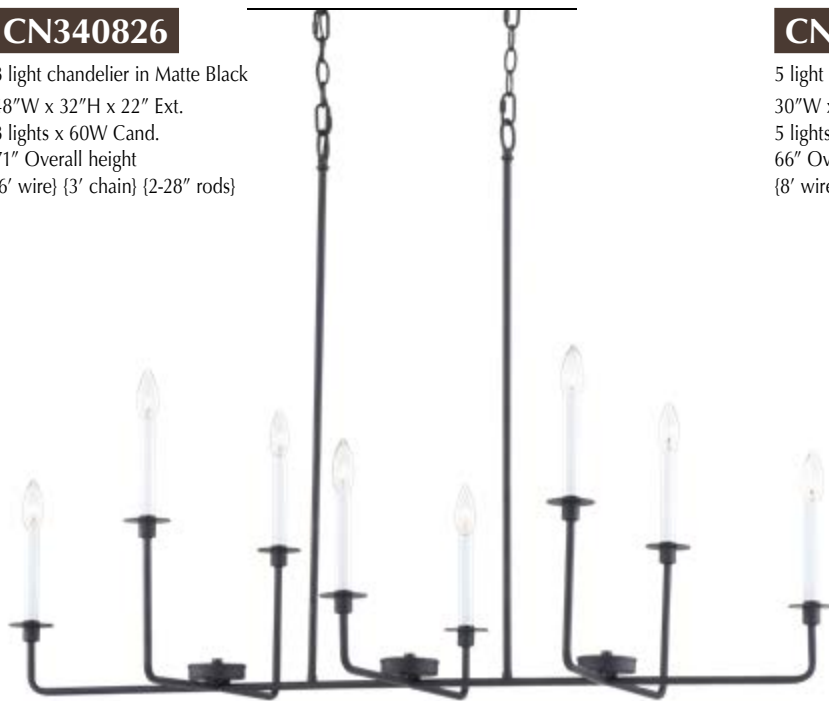

CN3415826

15 light chandelier in Matte Black
 46"W x 36"H
 15 lights x 60W Cand.
 74" Overall height
 {12' wire}
 {1-18" + 1-12" + 1-6" rods}

**CN341826**

8 light chandelier in Matte Black
 38"W x 32"H
 8 lights x 60W Cand.
 70" Overall height
 {12' wire} {1-18" + 1-12" + 1-6" rods}

**CN340826**

8 light chandelier in Matte Black
 48"W x 32"H x 22" Ext.
 8 lights x 60W Cand.
 71" Overall height
 {6' wire} {3' chain} {2-28" rods}

**CN340526**

5 light chandelier in Matte Black
 30"W x 28"H
 5 lights x 60W Cand.
 66" Overall height
 {8' wire} {1-18" + 1-12" + 1-6" rods}