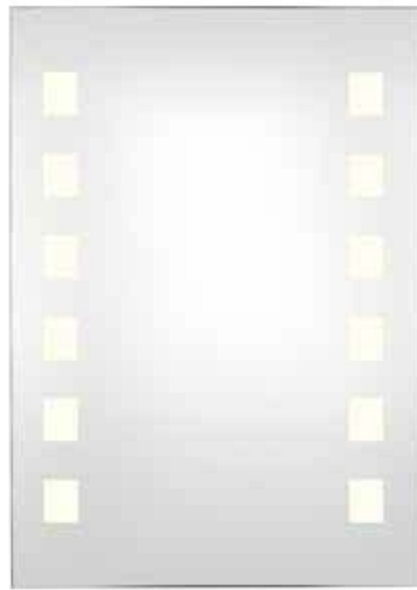

LED

1179-003

ITEM NO.	COLLECTION	BULB	W	H	EXT.	ADDITIONAL DETAILS
1179-003	Studio	8W-1100 Lumen LED (included)	20"	24"	2"	6000K, dimmable
1179-005	Runway	9W-1300 Lumen LED (included)	24"	32"	2"	6000K, dimmable
1179-007	Blabla	12W-1400 Lumen LED (included)	20"	28"	2"	6000K, dimmable

LED MIRRORS