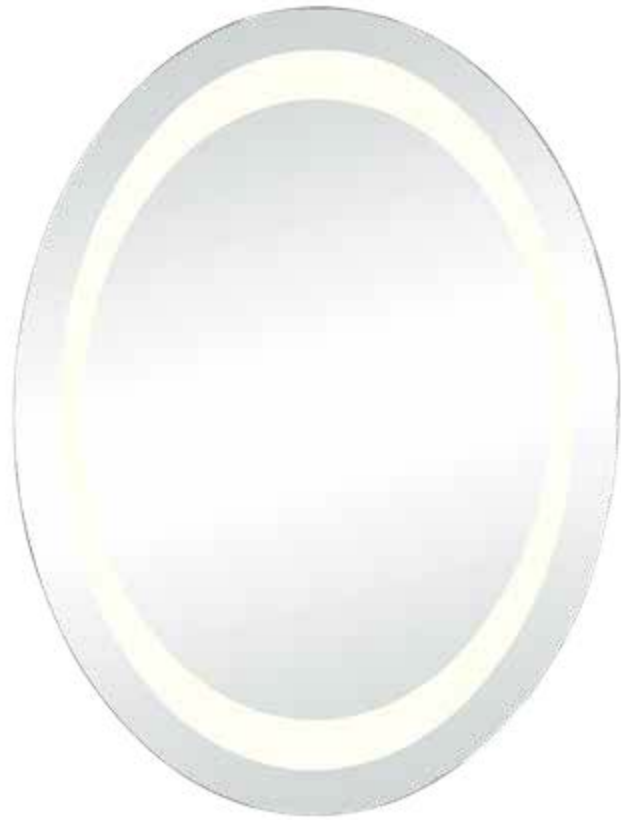

1179-009

ITEM NO.	COLLECTION	BULB	W	H	EXT.	ADDITIONAL DETAILS
1179-006	Oval	12W-1400 Lumen LED (included)	24"	32"	2"	6000K, dimmable
1179-009	Skorpios	15W-1380 Lumen LED (included)	24"	32"	2"	3000K, 63 CRI, dimmable

LED MIRRORS