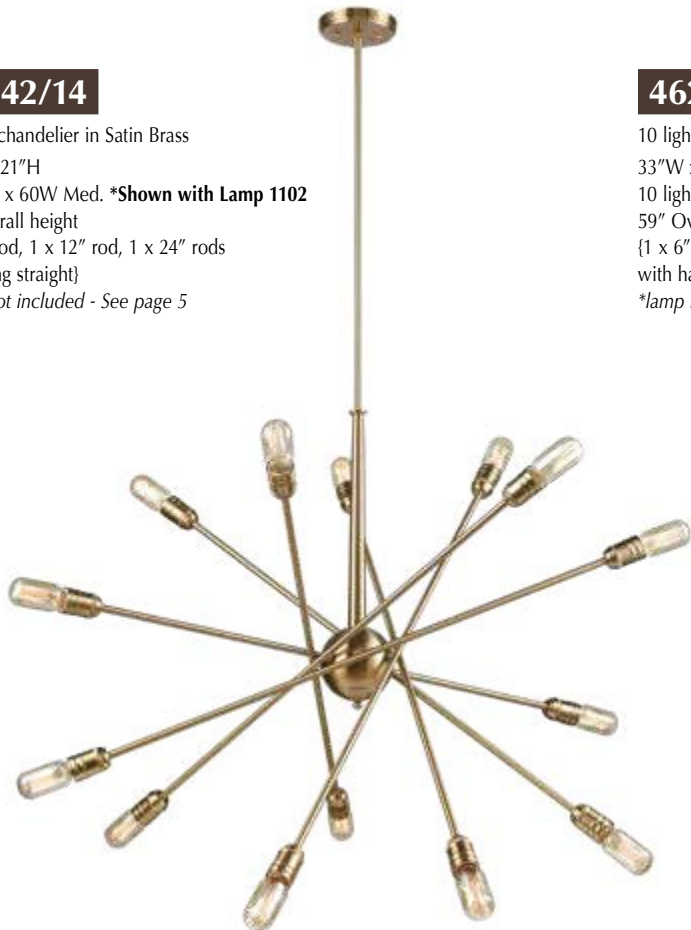

46260/6

6 light chandelier in Polished Chrome
28"W x 12"H
6 lights x 60W Med. ***Shown with Lamp 1102**
56" Overall height
{1 x 6" rod, 1 x 12" rod, 1 x 24" rods
with hang straight}
**lamp not included - See page 5*

46245/24

24 light chandelier in Satin Brass
36"W x 36"H
24 lights x 60W Med. *Shown with Lamp 1102
50" Overall height
{1 x 6" rod, 2 x 12" rods with hang straight}
*lamp not included - See page 5

46243/12

12 light chandelier in Satin Brass
16"W x 16"H
12 lights x 60W Med.*Shown with Lamp 1102
43" Overall height
{1 x 6" rod, 2 x 12" rods with hang straight}
*lamp not included - See page 5

46244/12

12 light chandelier in Satin Brass
27"W x 27"H
12 lights x 60W Med. *Shown with Lamp 1102
47" Overall height
{1 x 6" rod, 2 x 12" rods with hang straight}
*lamp not included - See page 5

46241/10

10 light chandelier in Satin Brass
33"W x 15"H
10 lights x 60W Med. ***Shown with Lamp 1102**
59" Overall height
{1 x 6" rod, 1 x 12" rod, 1 x 24" rods
with hang straight}
**lamp not included - See page 5*