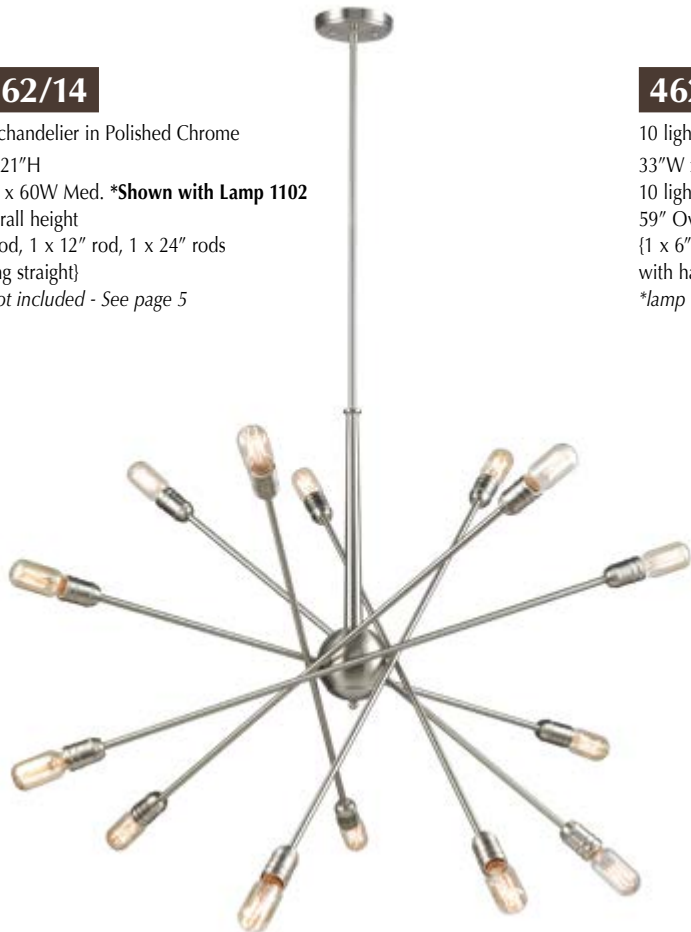

VINTAGE FILAMENT BULBS

These dimmable nostalgic light bulbs will enhance the look of any fixture especially those with visible bulbs.

COLLECTIONS

COLLECTIONS

46235/24

24 light chandelier in Polished Chrome
36"W x 36"H
24 lights x 60W Med. *Shown with Lamp 1102
50" Overall height
{1 x 6" rod, 2 x 12" rods with hang straight}
*lamp not included - See page 5

46233/12

12 light chandelier in Polished Chrome
16"W x 16"H
12 lights x 60W Med. *Shown with Lamp 1102
43" Overall height
{1 x 6" rod, 2 x 12" rods with hang straight}
*lamp not included - See page 5

46234/12

12 light chandelier in Polished Chrome
27"W x 27"H
12 lights x 60W Med. *Shown with Lamp 1102
47" Overall height
{1 x 6" rod, 2 x 12" rods with hang straight}
*lamp not included - See page 5

DELPHINE

46262/14

14 light chandelier in Polished Chrome
38"W x 21"H
14 lights x 60W Med. ***Shown with Lamp 1102**
65" Overall height
{1 x 6" rod, 1 x 12" rod, 1 x 24" rods
with hang straight}
**lamp not included - See page 5*