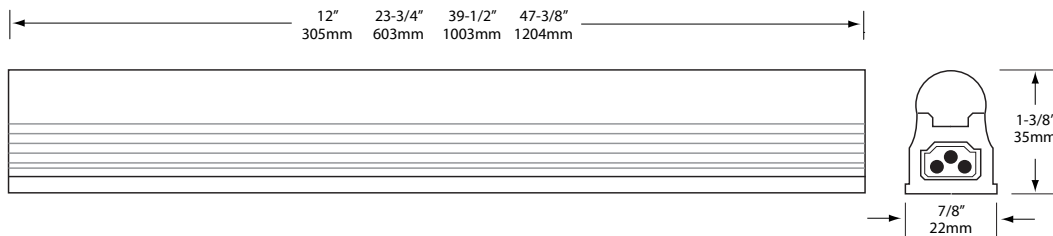

NOTE: Zee-Stick comes complete with standard spring metal brackets and screws. CUSTOM ANGLED BRACKETS ARE AVAILABLE. Consult factory. Interconnectable utilizing Alico ZeeStick connectors. Maximum run per feed is 12 units un-dimmed, six units dimmed.

TASK LIGHTING