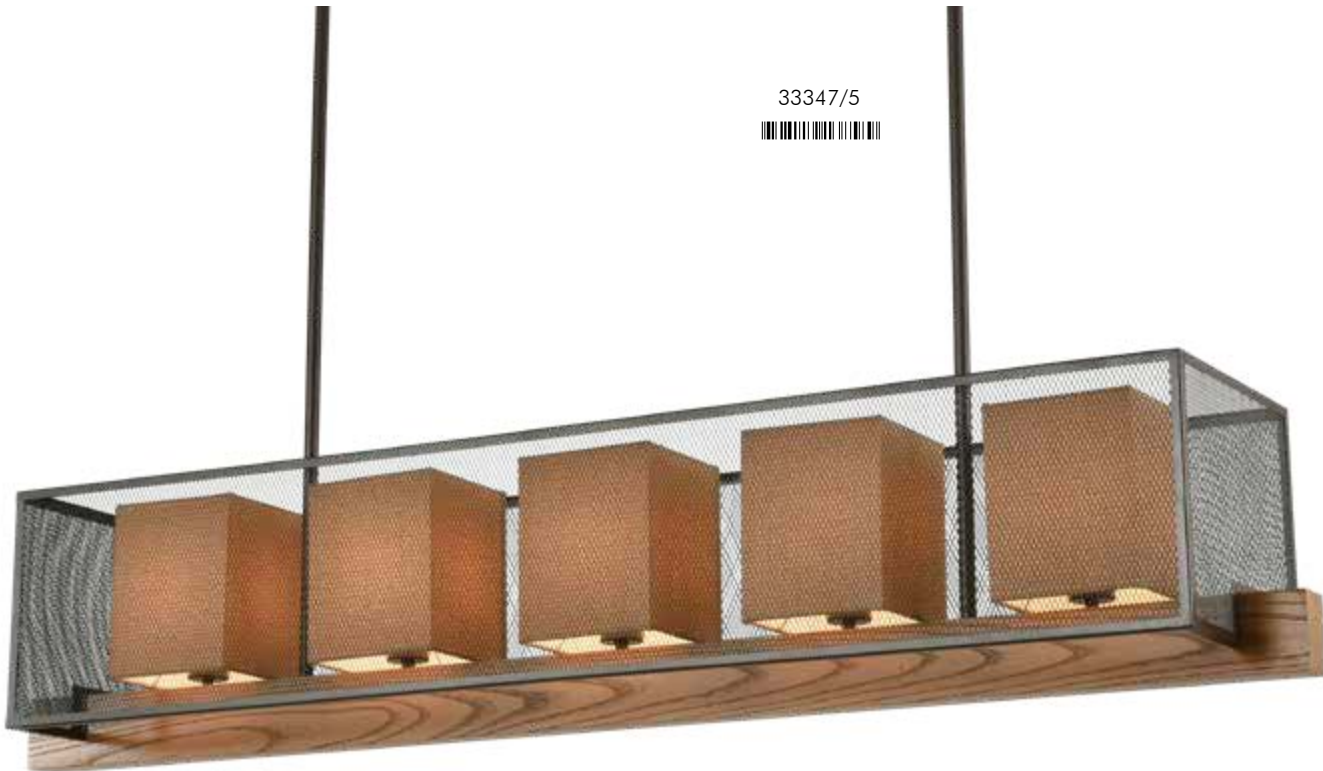

CROSSBEAM

The Crossbeam collection uses a solid wood "beam" which serves as the central architectural element that ties the rest of the fixture together. The Medium Oak wood finish combines with Oil Rubbed Bronze metalwork and dark beige fabric shades to create a warm ambiance.

33340/1

33345/4

33347/5