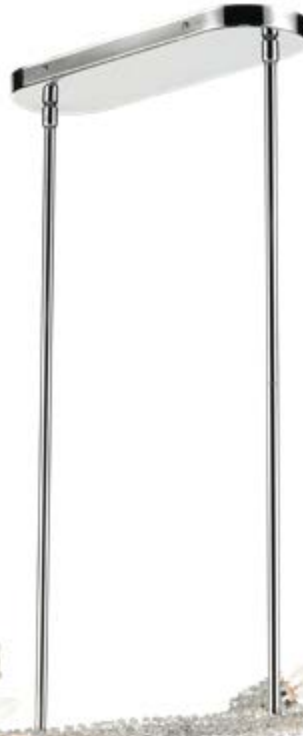

46780/2

46781/7

ITEM NO.	BULB	W	D	H	MAX H	CORD	SUSPENSION	DETAILS
46780/2	2-60W Cand.	14"	6"	21"	-	8"	-	
46781/7	7-60W Cand.	53"	19"	10"	47"	72"	1-6, 1-12, 1-18" Rods	
46782/8	8-60W Cand.	39"	39"	28"	67"	144"	1-6, 1-12, 1-18" Rods	
46783/12	12-60W Cand.	48"	48"	38"	83"	144"	1-6, 1-12, 1-24" Rods