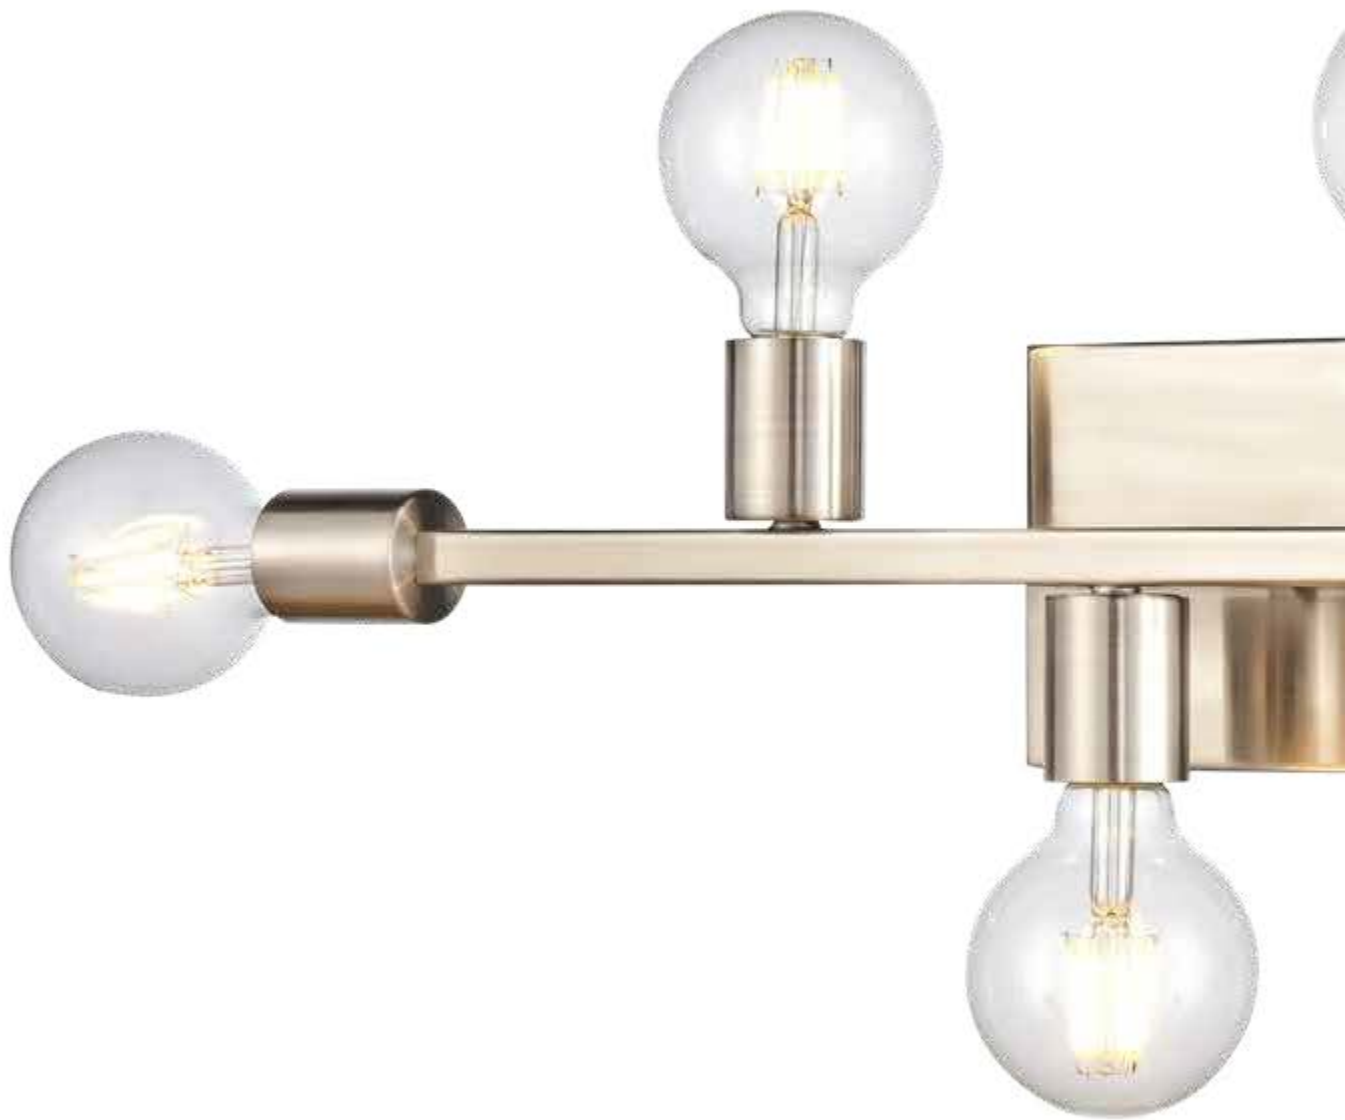

12310/1

ITEM NO.	BULB	W	D	H	DETAILS
12310/1	1-60W Cand.	5"	4"	8"	Oil Rubbed Bronze/Aspen finish, ADA Compliant
16541/2	2-60W Cand.	8"	5"	10"	Matte Black/Weathered Oak/Aged Brass finish
33320/1	1-60W Med.	9"	5"	10"	Oil Rubbed Bronze/Natural Wood finish, Bulb #1092 optional
33330/1	1-60W Med.	9"	5"	10"	Satin Brass/Medium Oak finish, Bulb #1092 optional
33340/1	1-60W Cand.	6"	6"	10"	Oil Rubbed Bronze/Medium Oak finish
33370/2	2-60W Cand.	9"	5"	10"	Satin Brass/Medium Oak finish
47280/1	1-60W Med.	8"	9"	14"	Charcoal/Beechwood/Burnished Brass finish
47281/1	1-60W Med.	5"	6"	9"	Charcoal/Beechwood/Burnished Brass finish
89152/1	1-60W Med.	5"	7"	9"	Anvil Iron/Distressed Antique Graywood finish