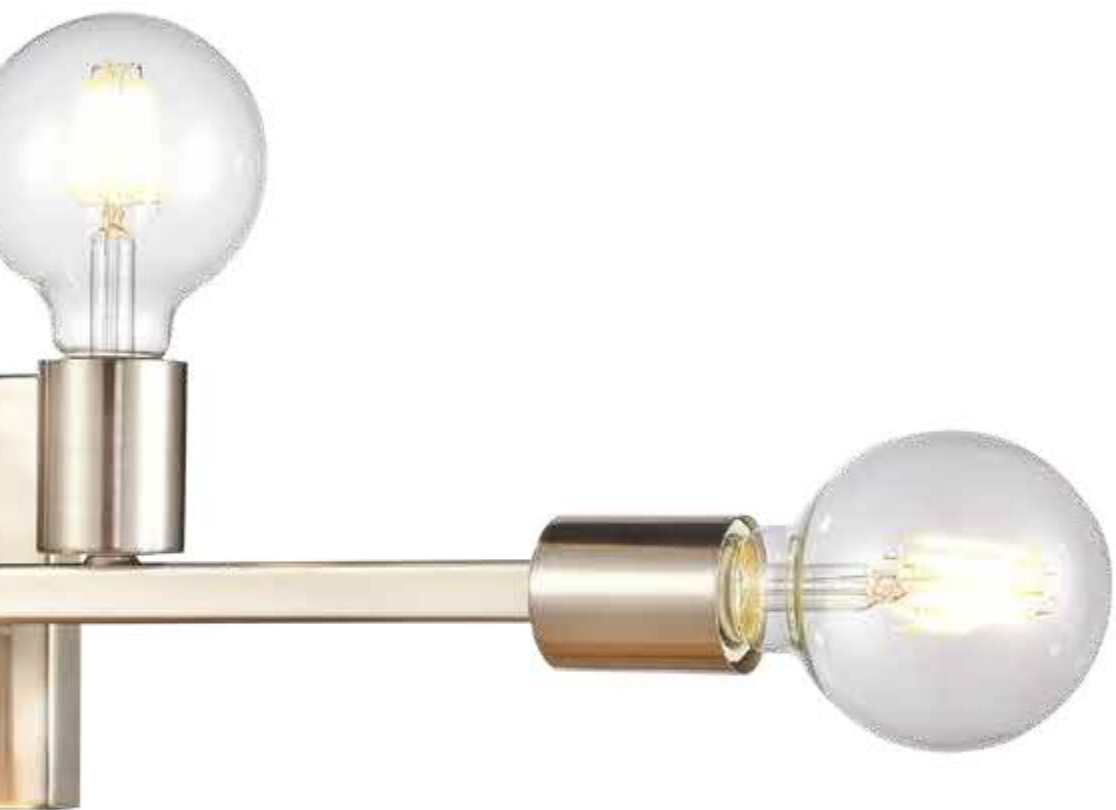

12310/1

ITEM NO.	BULB	W	D	H	DETAILS
12310/1	1-60W Cand.	5"	4"	8"	Oil Rubbed Bronze/Aspen finish, ADA Compliant
16541/2	2-60W Cand.	8"	5"	10"	Matte Black/Weathered Oak/Aged Brass finish
33320/1	1-60W Med.	9"	5"	10"	Oil Rubbed Bronze/Natural Wood finish, Bulb #1092 optional
33330/1	1-60W Med.	9"	5"	10"	Satin Brass/Medium Oak finish, Bulb #1092 optional
33340/1	1-60W Cand.	6"	6"	10"	Oil Rubbed Bronze/Medium Oak finish
33370/2	2-60W Cand.	9"	5"	10"	Satin Brass/Medium Oak finish
47280/1	1-60W Med.	8"	9"	14"	Charcoal/Beechwood/Burnished Brass finish
47281/1	1-60W Med.	5"	6"	9"	Charcoal/Beechwood/Burnished Brass finish
89152/1	1-60W Med.	5"	7"	9"	Anvil Iron/Distressed Antique Graywood finish