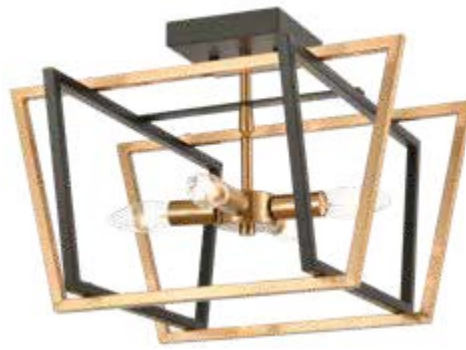

BRIDGETTE

Showcasing modern geometric design, the Bridgette collection contrasts intersecting angular lines in a contrasting Matte Black/Satin Brass finish.

18354/4