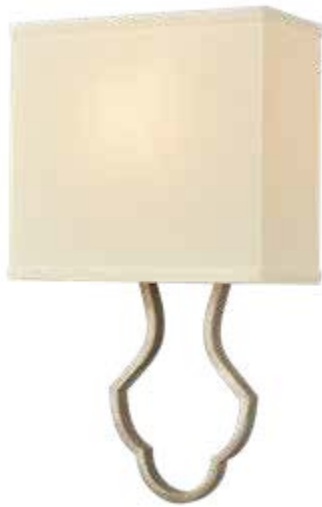

LANESBORO

The Lanesboro collection has an updated traditional design with flowing metalwork and grand proportions. Finished in Dusted Silver.

75106/6

75107/9

DUSTED SILVER FINISH

75100/1

75105/6

75104/4